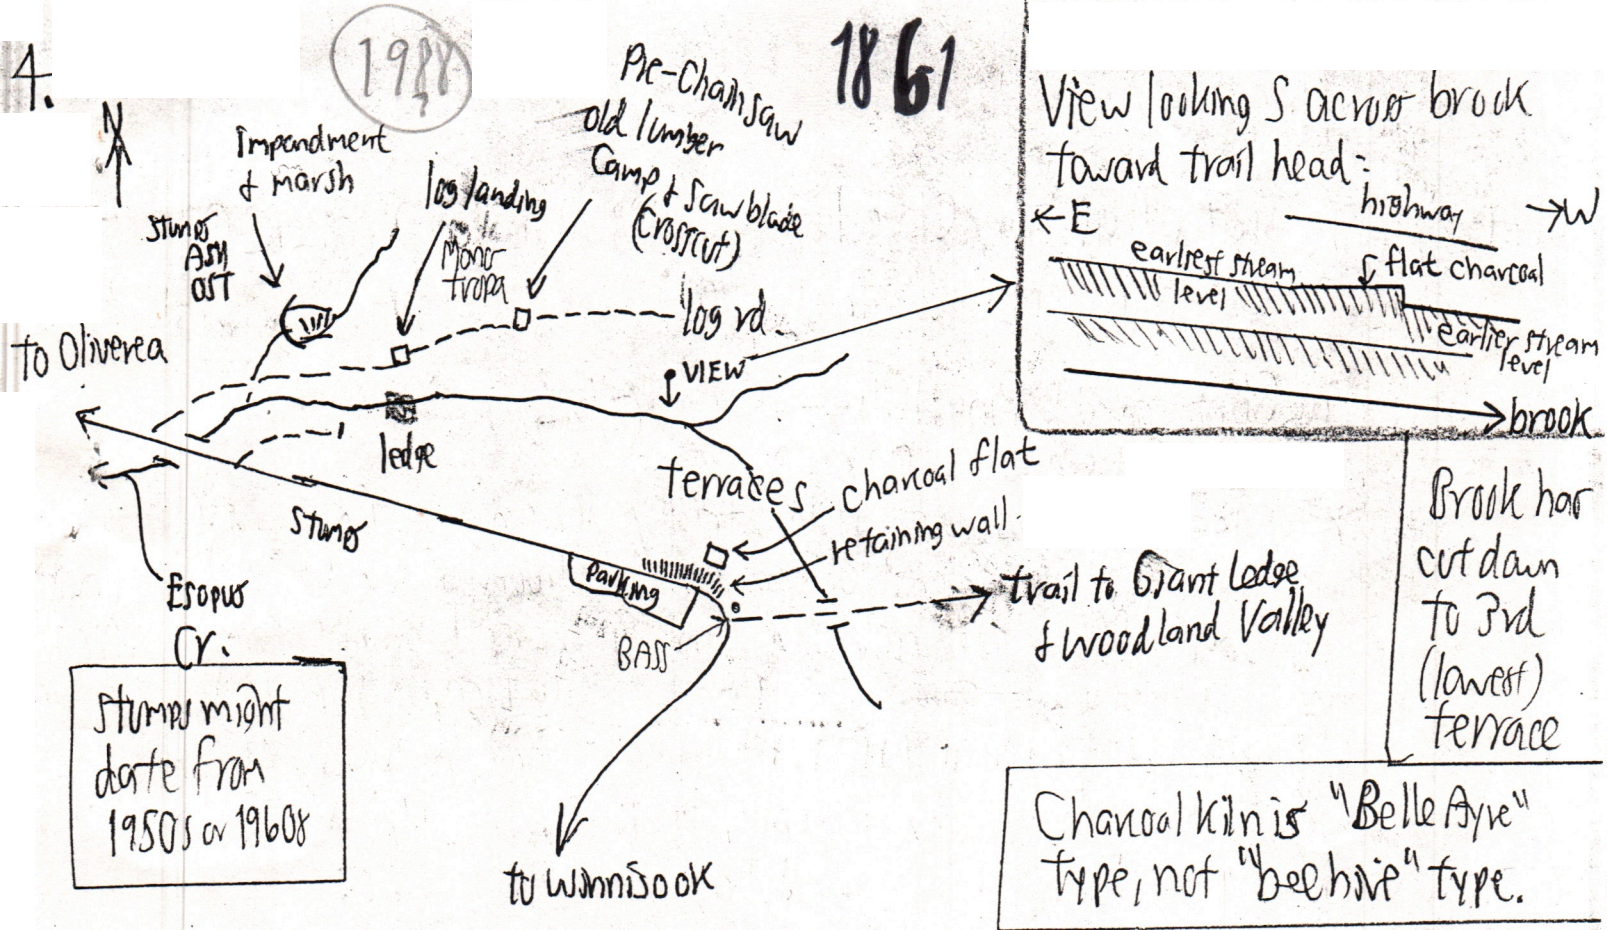

4.

7. Much of Ontario & Elka Parks were built on pastures.

Ontario Park founded 1887

Twilight " " 1888

Elka " " " 1889

Sunset Park closed 1930s.